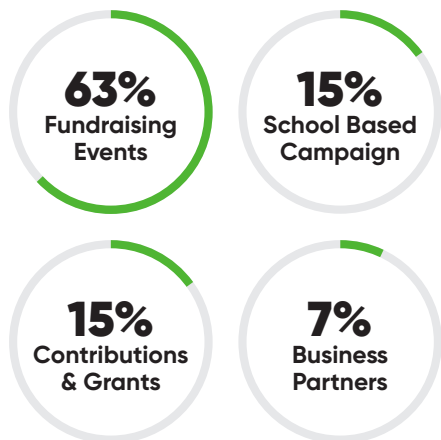

OUR KIDS. OUR FUTURE.

The **Glendora Education Foundation** is a 501(c)3 organization whose mission is to provide the best education possible for every student in the Glendora Unified School District.

The origins of the Foundation began in 2003, with a group of parents exploring the idea of working together to enrich education for the children in the Glendora Unified School District. Eager to put the idea into action, they formed a nonprofit organization to provide financial and volunteer support for all the schools in the District.

Since then, the Foundation has served as a liaison between the community and our schools, and is an effective channel through which the public can support the District's nine schools and 7,600 students. To date, the Foundation has raised and donated over \$4.5 million to Glendora's schools. These contributions have positively impacted schools by supporting many important programs and services for all grade levels.

Funding comes from four primary sources:

**WE DONATED \$315,000
IN THE 2017-2018 SCHOOL YEAR!**

WE NEED YOUR CONTINUED SUPPORT!

JOIN US TODAY and make a donation, volunteer your time or become an advocate! Our kids need **YOU** to be successful in the 21st century!